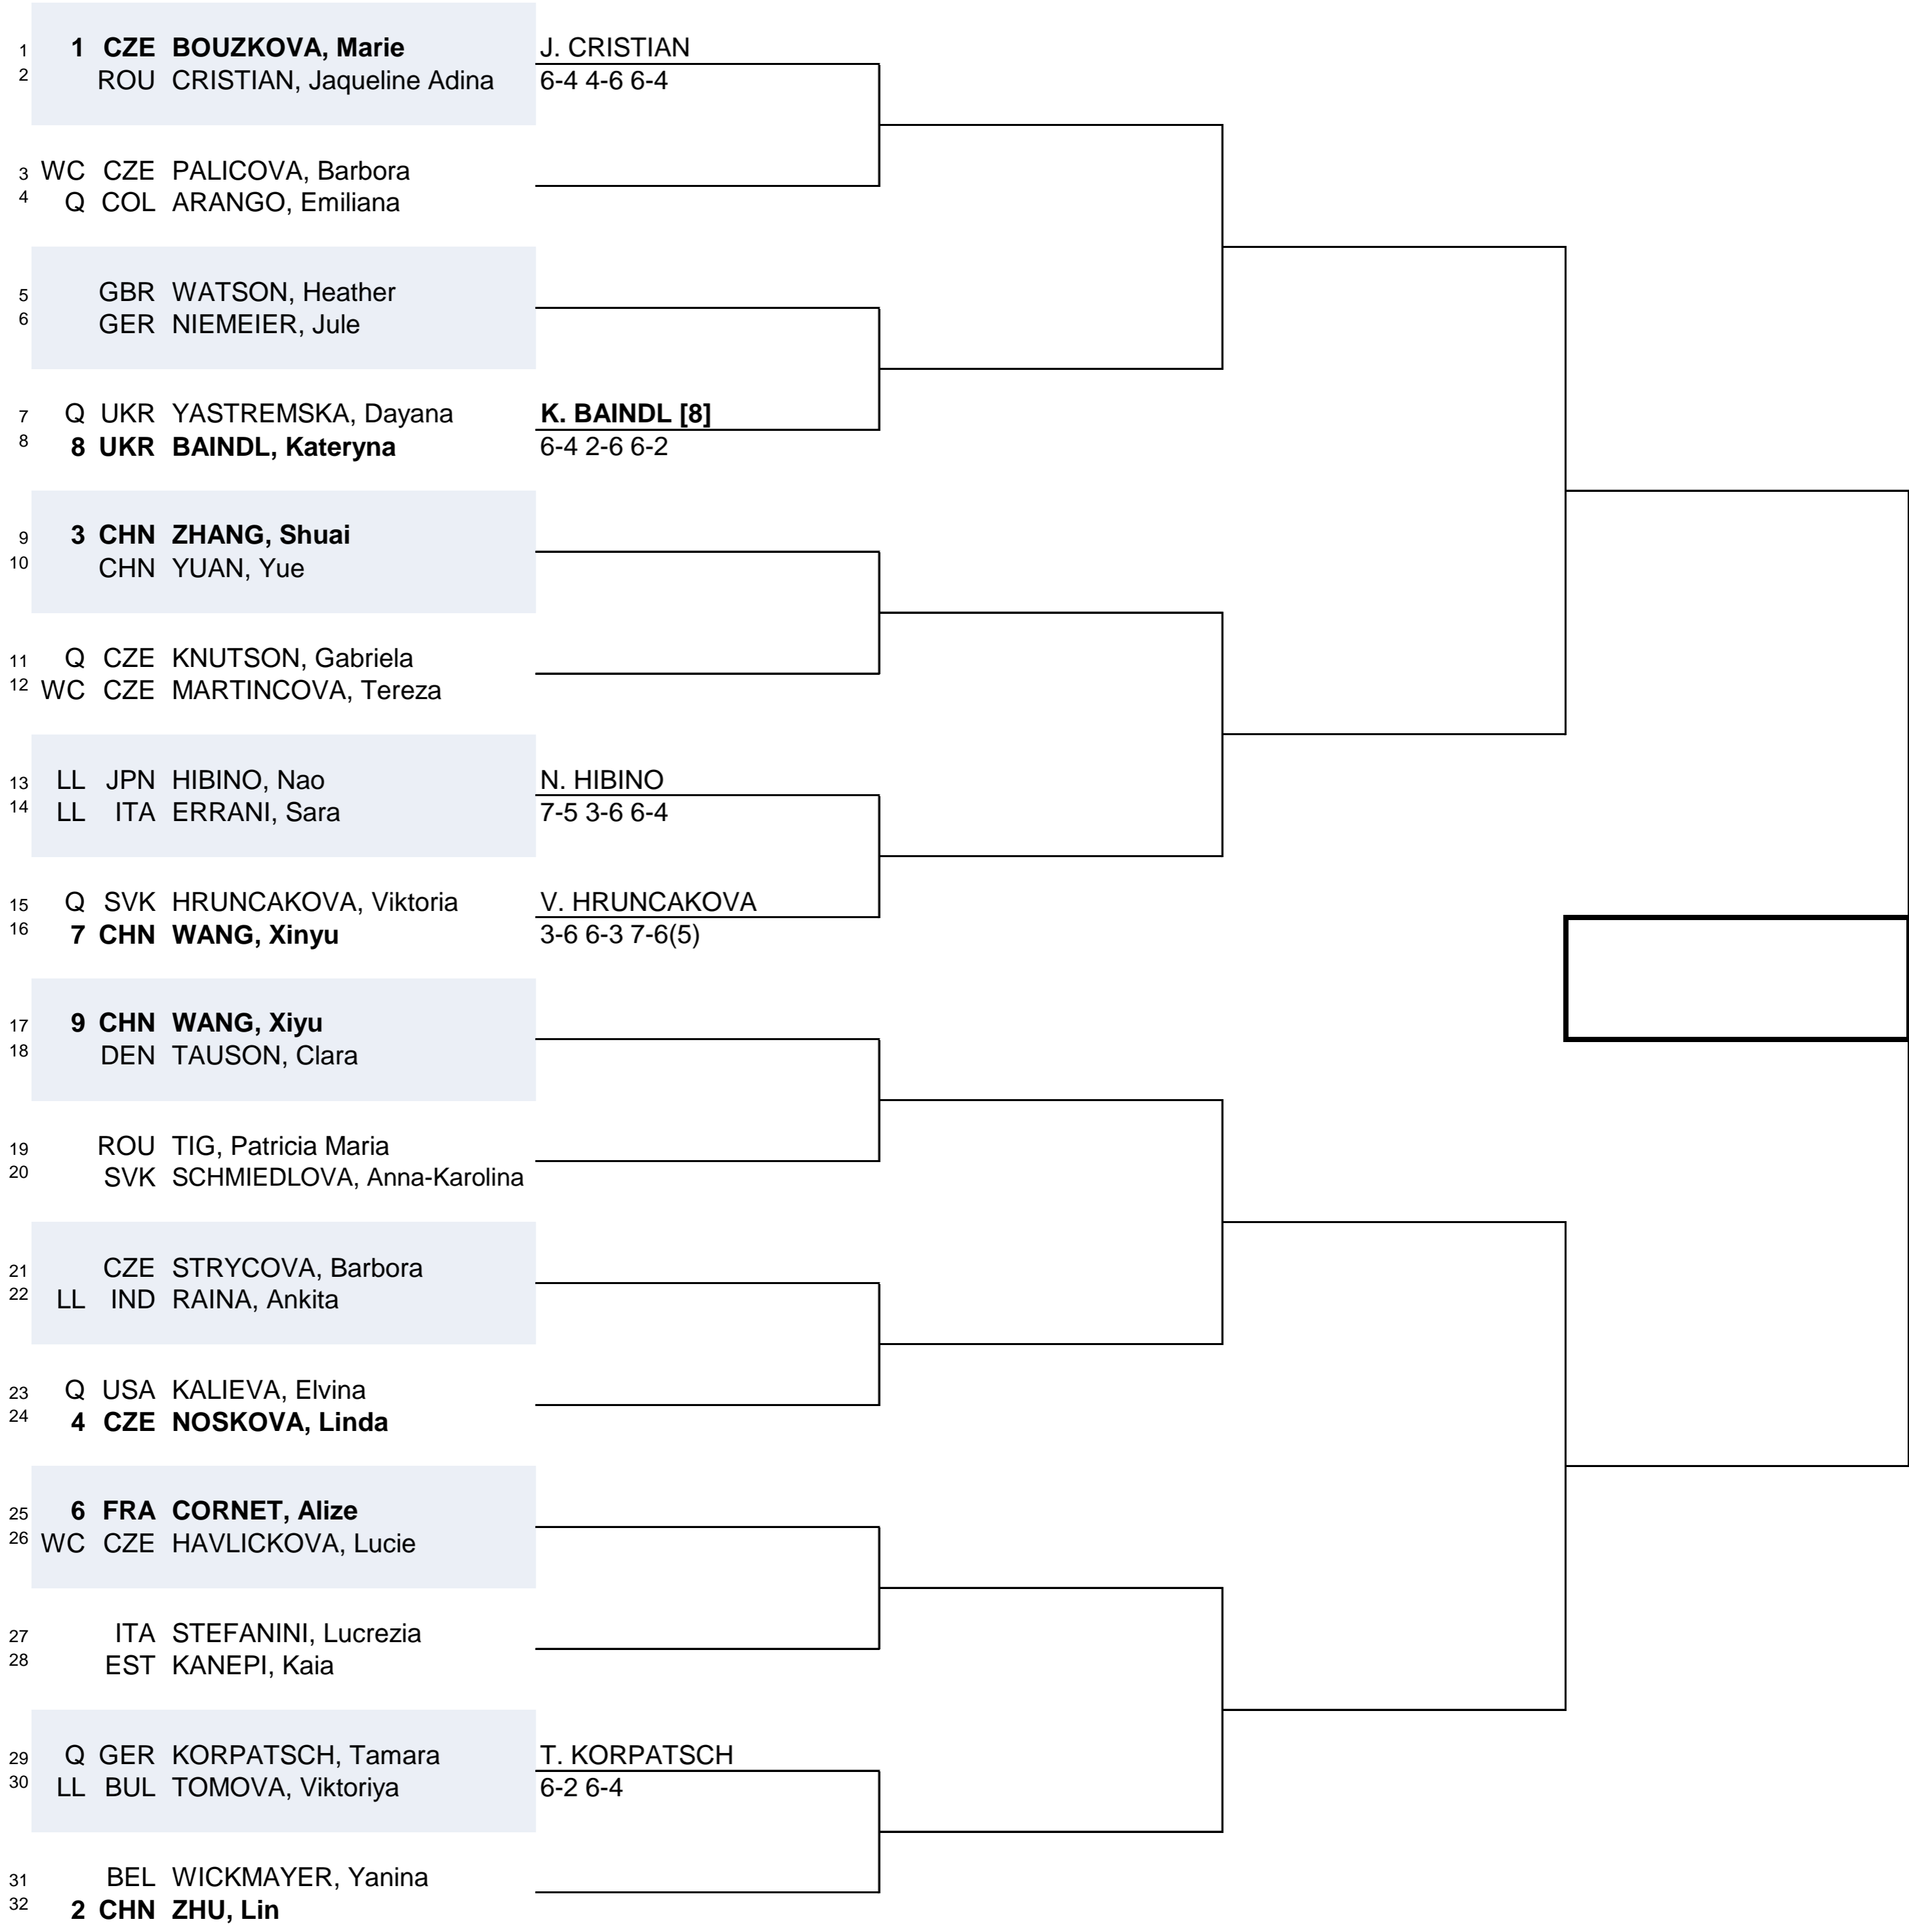

CITY, COUNTRY
Prague, Czech Republic

TOURNAMENT DATES
31 July - 6 August

TYPE & SURFACE
WTA250 - Outdoor, Hard

MAIN DRAW: WOMEN'S - SINGLES TNNSLIVE.COM

SEEDED PLAYERS	PRIZE MONEY	POINTS	LUCKY LOSERS	RETIREMENTS
1 - BOUZKOVA, Marie	Winner - \$34,228	Winner - 280	ERRANI, Sara	
2 - ZHU, Lin	Finalist - \$20,226	Finalist - 180	TOMOVA, Viktoriya	
3 - ZHANG, Shuai	Semi-Finalist - \$11,276	Semi-Finalist - 110	RAINA, Ankita	
4 - NOSKOVA, Linda	Quarter-Finalist - \$6,418	Quarter-Finalist - 60	HIBINO, Nao	
6 - CORNET, Alize	Round of 16 - \$3,920	Round of 16 - 30		
7 - WANG, Xinyu	Round of 32 - \$2,804	Round of 32 - 1		
8 - BAINDL, Kateryna				
9 - WANG, Xiyu				